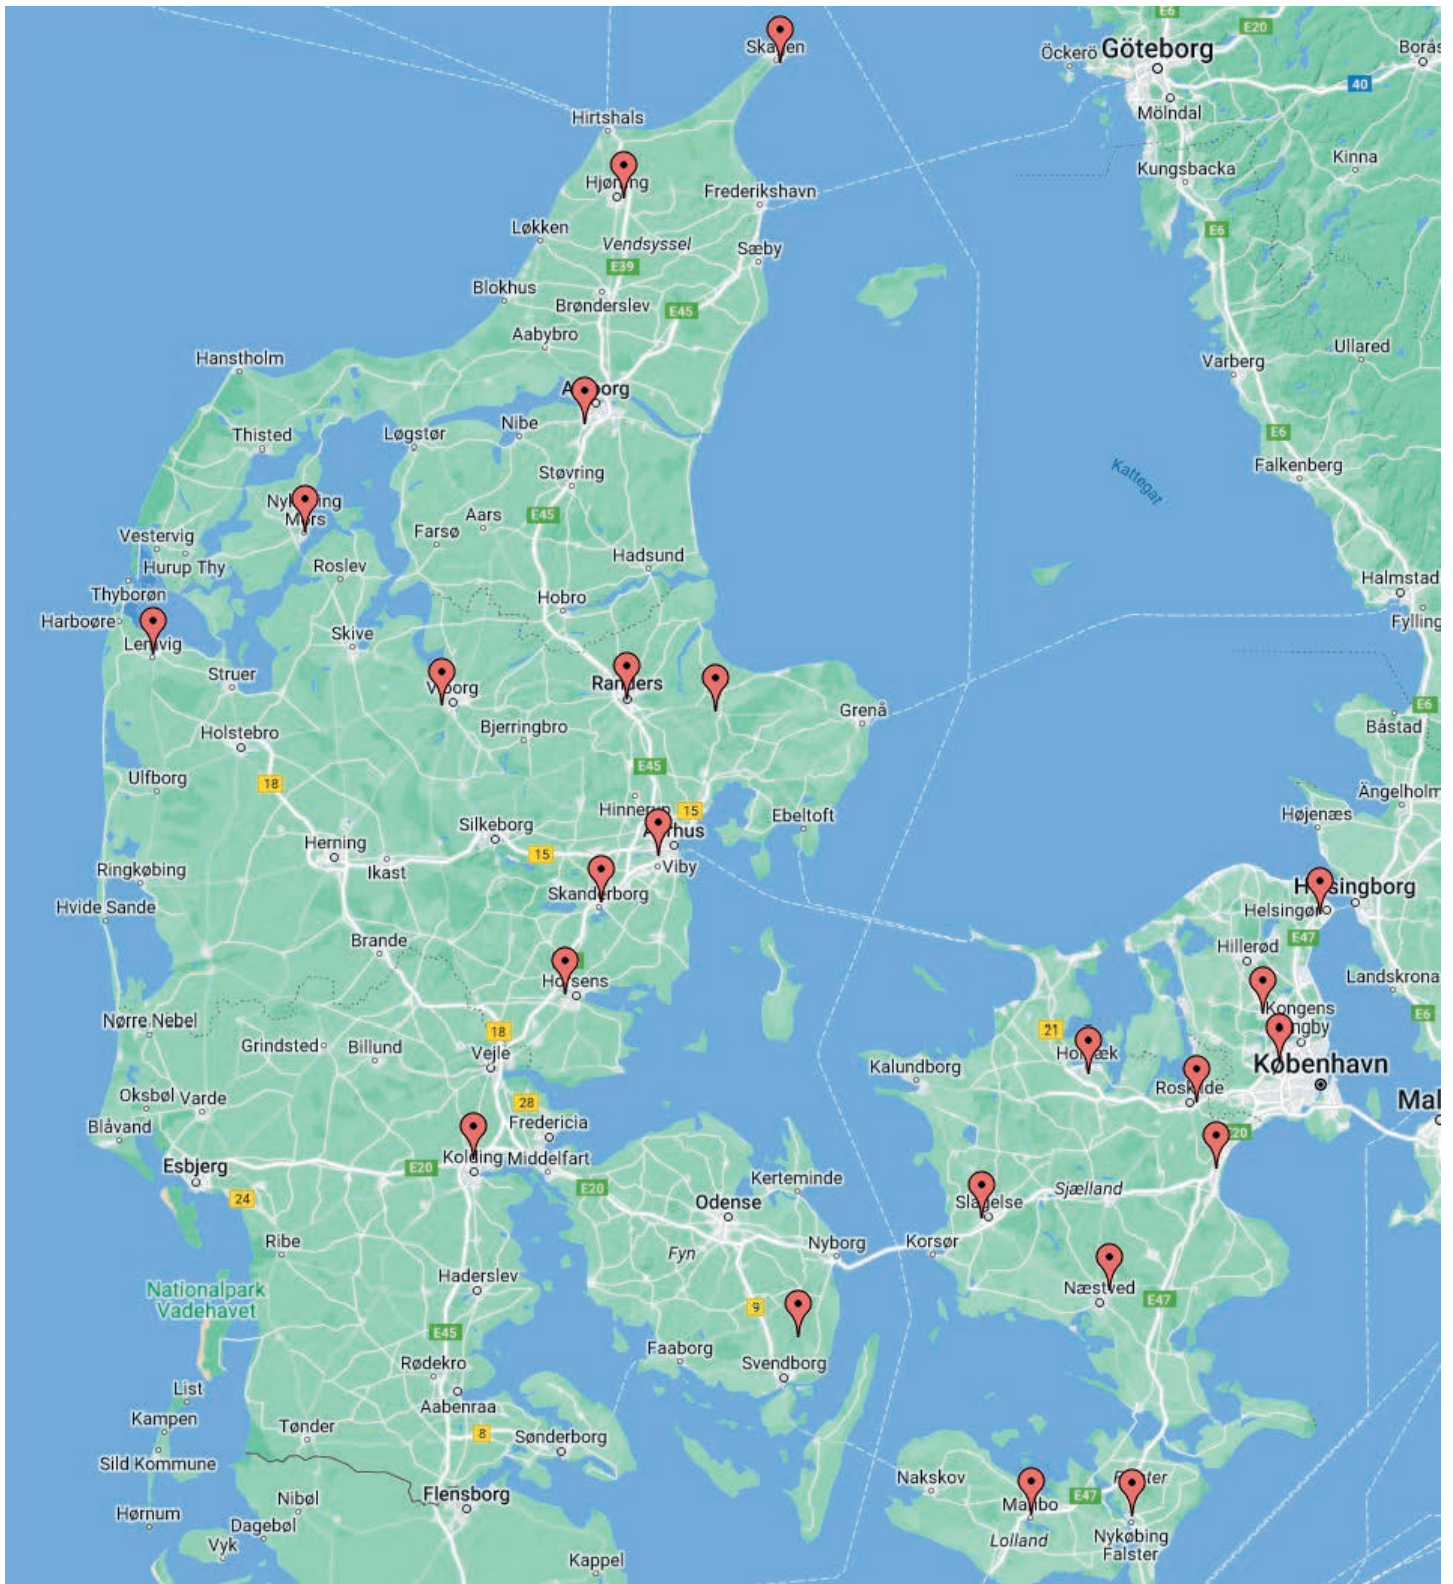

STeP

MADE IN GREEN

Super Cool

5050421
PULL-ON JEANS, HARMONY
XS - 4XL

5050501
JEANS, HARMONY
XS - 4XL

1051321
JEANS, HARMONY
XS - 4XL

64/33/3% polyester/bomuld/EOL stretch - 245 g/m²

0000-Hvid